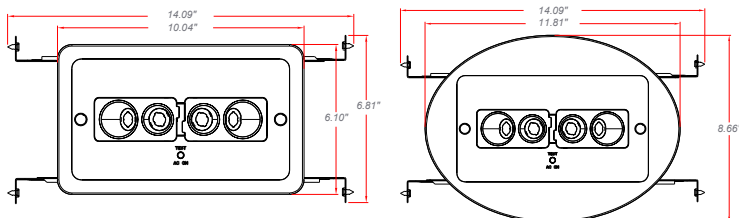

MOUNTING

- Bar hangers on the back box for recessed mount.
- Compatible with drop ceiling mount installations. Bar hangers included.

HOUSING

- Injection-molded, engineering grade, 5VA flame retardant, impact-resistant, thermoplastic housing in white or black finish.
- Thermoplastic Oval and Rectangle trim plates in white or black finish included.

DIMENSIONS

OPTIONS

- SDT: Self-diagnostic feature performs monthly, biannual, and annual tests to ensure reliable operation and meet electrical and life safety codes.

OPTIONS

N	T L D	D			D			D		
		D	D	D	D	D	D	D	D	
	P/									/
	P D	/		/		/		/		P
	P D									