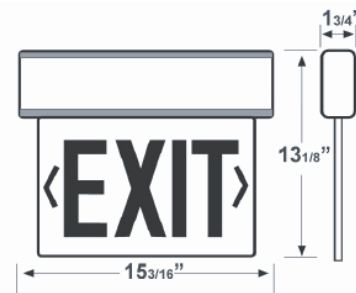

DIMENSIONS

ORDERING INFORMATION

Sample Part Number: **LSNYELXTEU-1-R-C-W-EM-SDT**

MODEL	FACE	LETTER COLOR	PANEL COLOR	HOUSING COLOR	BATTERY	OPTIONS
LSNYELXTEU	1 - SINGLE FACE 2 - DOUBLE FACE	R - RED	C - CLEAR (single face only) M - MIRROR (SILVER MYLAR) W - WHITE (WHITE MYLAR)	W - WHITE B - BLACK A - LUMINUM	B - BLANK (AC ONLY) EM - NICAD	SDT - SELF-DIAGNOSTICS

NOTE: Product specifications subject to change without notice. Updated 08.2017