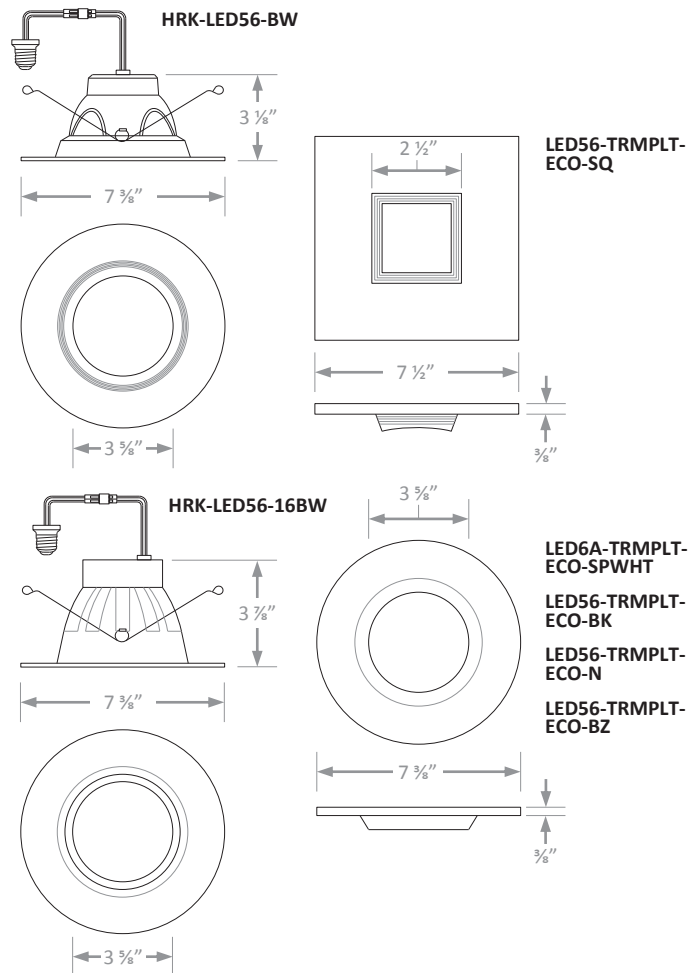

HRK-LED56-BW

5/6" LED Trims

STANDARD

FEATURES

- Available in 2700k, 3000k, 3500k, 4000k, and 5000k color temperatures.¹
- Long-life LEDs provide at least 70% of initial lumen output (L_{70}) for 50,000 hours of operation.²
- Provides up to 1,200 nominal lumens.
- BRK-LED56-BW = 12 nominal watts. HRK-LED56-16BW = 16 nominal watts.
- Color rendering index (R_a) > 80.³
- 120 (50-60Hz) AC voltage is standard.
- Power factor > 0.90.
- Dimmable down to 10% with most line voltage dimmers.
- Thermoplastic construction.
- Easy installation in new construction or remodel applications. Equipped with torsion springs.
- Compatible with insulated, non-insulated, and air-tight ceilings (Type IC).
- E26 medium screw-base (Edison) connector comes standard.
- Compatible with BL9ICLED series housings.
- This device is not intended for use with emergency exits.

¹ Contact factory for other color temperatures and lumen packages.

² L_{70} hours are IES TM-21-11 calculated hours.

³ BRK-LED56-16BW-27-ECO-C = CRI ≥ 90.

DIMENSIONS

ORDERING INFORMATION

Example: HRK-LED56-BW-5-ECO

Series	Trim Type	Color Temperature (lumen output)	Accessories (Order Separately)
HRK-LED56	BW Baffle	27-ECO 2700K (900 lm)	LED56-TRMPLT-ECO-SQ Square snap trim
		3-ECO 3000K (960 lm)	LED6A-TRMPLT-ECO-SPWHT Specular white snap trim
		35-ECO 3500K (980 lm)	LED56-TRMPLT-ECO-BK Black snap trim
		4-ECO 4000K (1,000 lm)	LED56-TRMPLT-ECO-N Nickle snap trim
		5-ECO 5000K (1,060 lm)	LED56-TRMPLT-ECO-BZ Bronze snap trim
		3-ECO-C 3000K (780 lm)	
HRK-LED56	16BW 16 watt baffle	27-ECO-C 2700K (1,200 lm)	