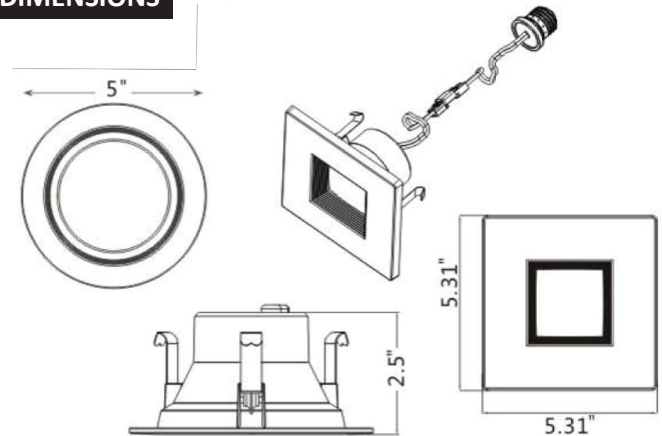

DIMENSIONS

ORDERING INFORMATION

Example: HRK-LED4-BW-3-ECO

Series	Trim Type		Color Temperature (lumen output)		Accessories (Order Separately)	
	BW	Baffle	27-ECO	2700K (550 lm)	LED4-TRMPLT-ECO-SQ	Square snap trim
HRK-LED4	BW	Baffle	3-ECO	3000K (630 lm)	LED4-TRMPLT-ECO-SPWHT	Specular white snap trim
			35-ECO	3500K (645 lm)	LED4-TRMPLT-ECO-BK	Black snap trim
			4-ECO	4000K (665 lm)	LED4-TRMPLT-ECO-N	Nickle snap trim
			5-ECO	5000K (730 lm)	LED4-TRMPLT-ECO-BZ	Bronze snap trim
			3-ECO-C	3000K (580 lm)