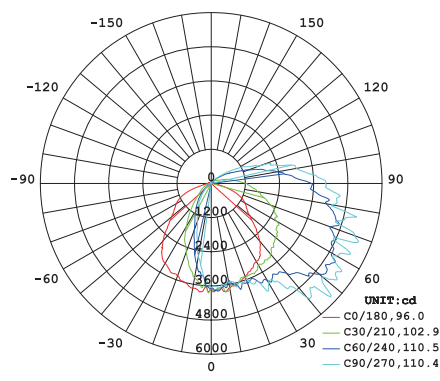

Model	Wattage	Voltage	Current	Lumens	Efficacy	CCT	Dimming	Color	Dimensions
HETH-TWP-80W-4000K	40W	120-277V	0.33A@120V, 0.14A@277V	6000	150 lm/W	4000K	0-10V	Dark Bronze	14.25"L x 7.56"W x 9.36"H
	50W		0.42A@120V, 0.18A@277V	7500					
	60W		0.50A@120V, 0.22A@277V	9000					
	80W		0.67A@120V, 0.29A@277V	12000					
HETH-TWP-80W-5000K	40W	120-277V	0.33A@120V, 0.14A@277V	6000	150 lm/W	5000K	0-10V	Dark Bronze	14.25"L x 7.56"W x 9.36"H
	50W		0.42A@120V, 0.18A@277V	7500					
	60W		0.50A@120V, 0.22A@277V	9000					
	80W		0.67A@120V, 0.29A@277V	12000					
HETH-TWP-120W-4000K	90W	120-277V	0.75A@120V, 0.32A@277V	13500	150 lm/W	4000K	1-10V	Dark Bronze	14.25"L x 7.56"W x 9.36"H
	100W		0.83A@120V, 0.36A@277V	15000					
	110W		0.92A@120V, 0.40A@277V	16500					
	120W		1.00A@120V, 0.43A@277V	18000					
HETH-TWP-120W-5000K	90W	120-277V	0.75A@120V, 0.32A@277V	13500	150 lm/W	5000K	1-10V	Dark Bronze	14.25"L x 7.56"W x 9.36"H
	100W		0.83A@120V, 0.36A@277V	15000					
	110W		0.92A@120V, 0.40A@277V	16500					
	120W		1.00A@120V, 0.43A@277V	18000					

ORDERING GUIDE

HETH	TWP	80W	5000K
HETH	Group	Wattage	CCT

SHIPPING INFORMATION

Model Wattage	Shipping Dimensions	Shipping Weight	Quany /Box
All Models	14.96"L x 11.02"W x 9.45"D	11.46 lbs	1

HETH-TWP-120W-5000K

AVERAGE BEAM ANGLE(50%):105.0 DEG

ADVANCED FEATURES

Includes Wattage Tuning Switch and Mounting Level