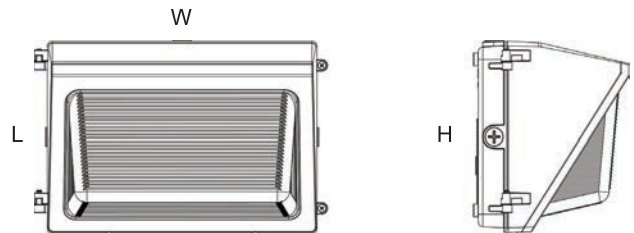

OPTICS

Anti-UV Clear Prismatic Tempered Lens.

LISTINGS

DLC Premium listed. UL certified to meet US and Canadian standards. FCC, and RoHS compliant.

WARRANTY

5 year exclusive limited warranty.

DIMENSIONS

14.25"L x 7.56"W x 9.36"H