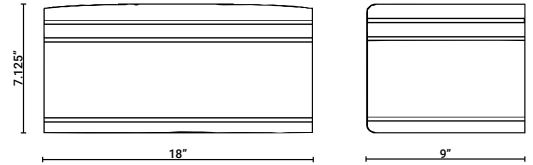

HDCSHM

18" Half-Moon LED Wallpack with a Die Cast Aluminum Body and Impact Resistant Glass Lens

Finishes: Bronze (BRZ), White (WH), Black (BLK), Silver (SL) and Custom Colors (CC)

Dimensions: 118.00"L x 7.125"H x 9.00"E

Notes/ Certifications/Warranty

- Universal Voltage- 120-277V Standard
- Power Factor >0.90 - THD <20
- Type IV Distribution
- 4" x 4" Gasketed Wall Plate allows the Installer to Quickly Mount and Wire the Fixture without Opening the Housing
- Buy American Act Compliant
- Dark Sky
- DLC
- cETLus Listed for Wet Locations
- IP-65 Rated
- Standard Operating Temperature -20°C to 40°C. 0°C -40°C with EM Pack Option
- 5 Year Warranty