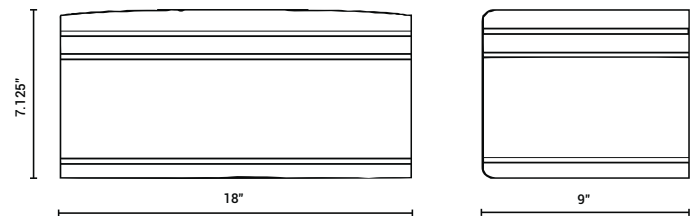

DIMENSIONS

POWER

POWER FACTOR >0.90 - THD <20

ORDERING INFORMATION

MODEL	WATTAGE UP	WATTAGE DOWN	COLOR TEMPERATURE (CCT)	HOUSING COLOR	OPTIONS & ACCESSORIES
HDCSHM-UD	12W				
		12W	27K 2700K - WARM WHITE	BZ BRONZE	MS MOTION SENSOR
		24W	30K 3000K - WARM WHITE	(STANDARD) WH	D1 0-10V DIMMING
		36W	35K 3500K - NEUTRAL WHITE	WHITE	D2 STEP DIMMING
		48W	40K 4000K - NEUTRAL WHITE	BL BLACK	EM EMERGENCY BATTERY PACK
		60W	50K 5000K - COOL WHITE	SL SILVER	V1* 480/347V INPUT (120-277V STANDARD)
			55K 5500K - DAYLIGHT	CC CUSTOM COLOR	

*NOT AVAILABLE WITH A PHOTOCELL OR MOTION SENSOR