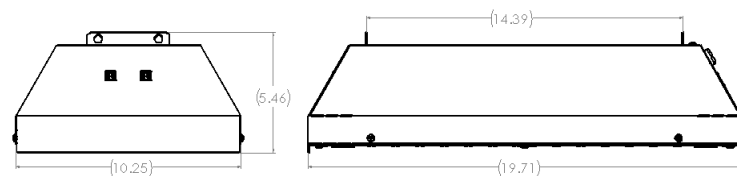

CT141

600W Grow Light

STANDARD

FEATURES

- Industry leading performance.
- Replaces a 1,000W DE 1:1.
- Patented spectrum.
- Natural white light.
- Tunable spectrum.
- Suitable for CEA use with all crops.
- Ideally suited for GH supplemental applications.
- Powder coated aluminum housing.
- Made in the USA.
- Easy installation and operation.
- Ships with a 10' cord, NEMA 6-15P plug, and 5-15P adaptor.

ORDERING INFORMATION

Example: CT141-600-B-ST-10U

Series	Wattage	Spectrum	Voltage	Options
CT141	600	U B Universal Bloom	ST 120-277V	10U 10' cord & plug

SPECIFICATIONS

Light Source	LED
Spectra	Patented
Efficacy	2.1 $\mu\text{mol}/\text{J}$
PPF	1216 μmol
Input Power	600W MAX
Input Voltage / Current	120 @4.92A 240 @2.46A 277 @2.12A
L/W/H Weight	20 / 10 / 5.5 12lbs
Mounting Height	>36 Inches
Operating Temperature	-40°C - 40°C (-40°F - 104°F)
Thermal Management	Patented IP68 active